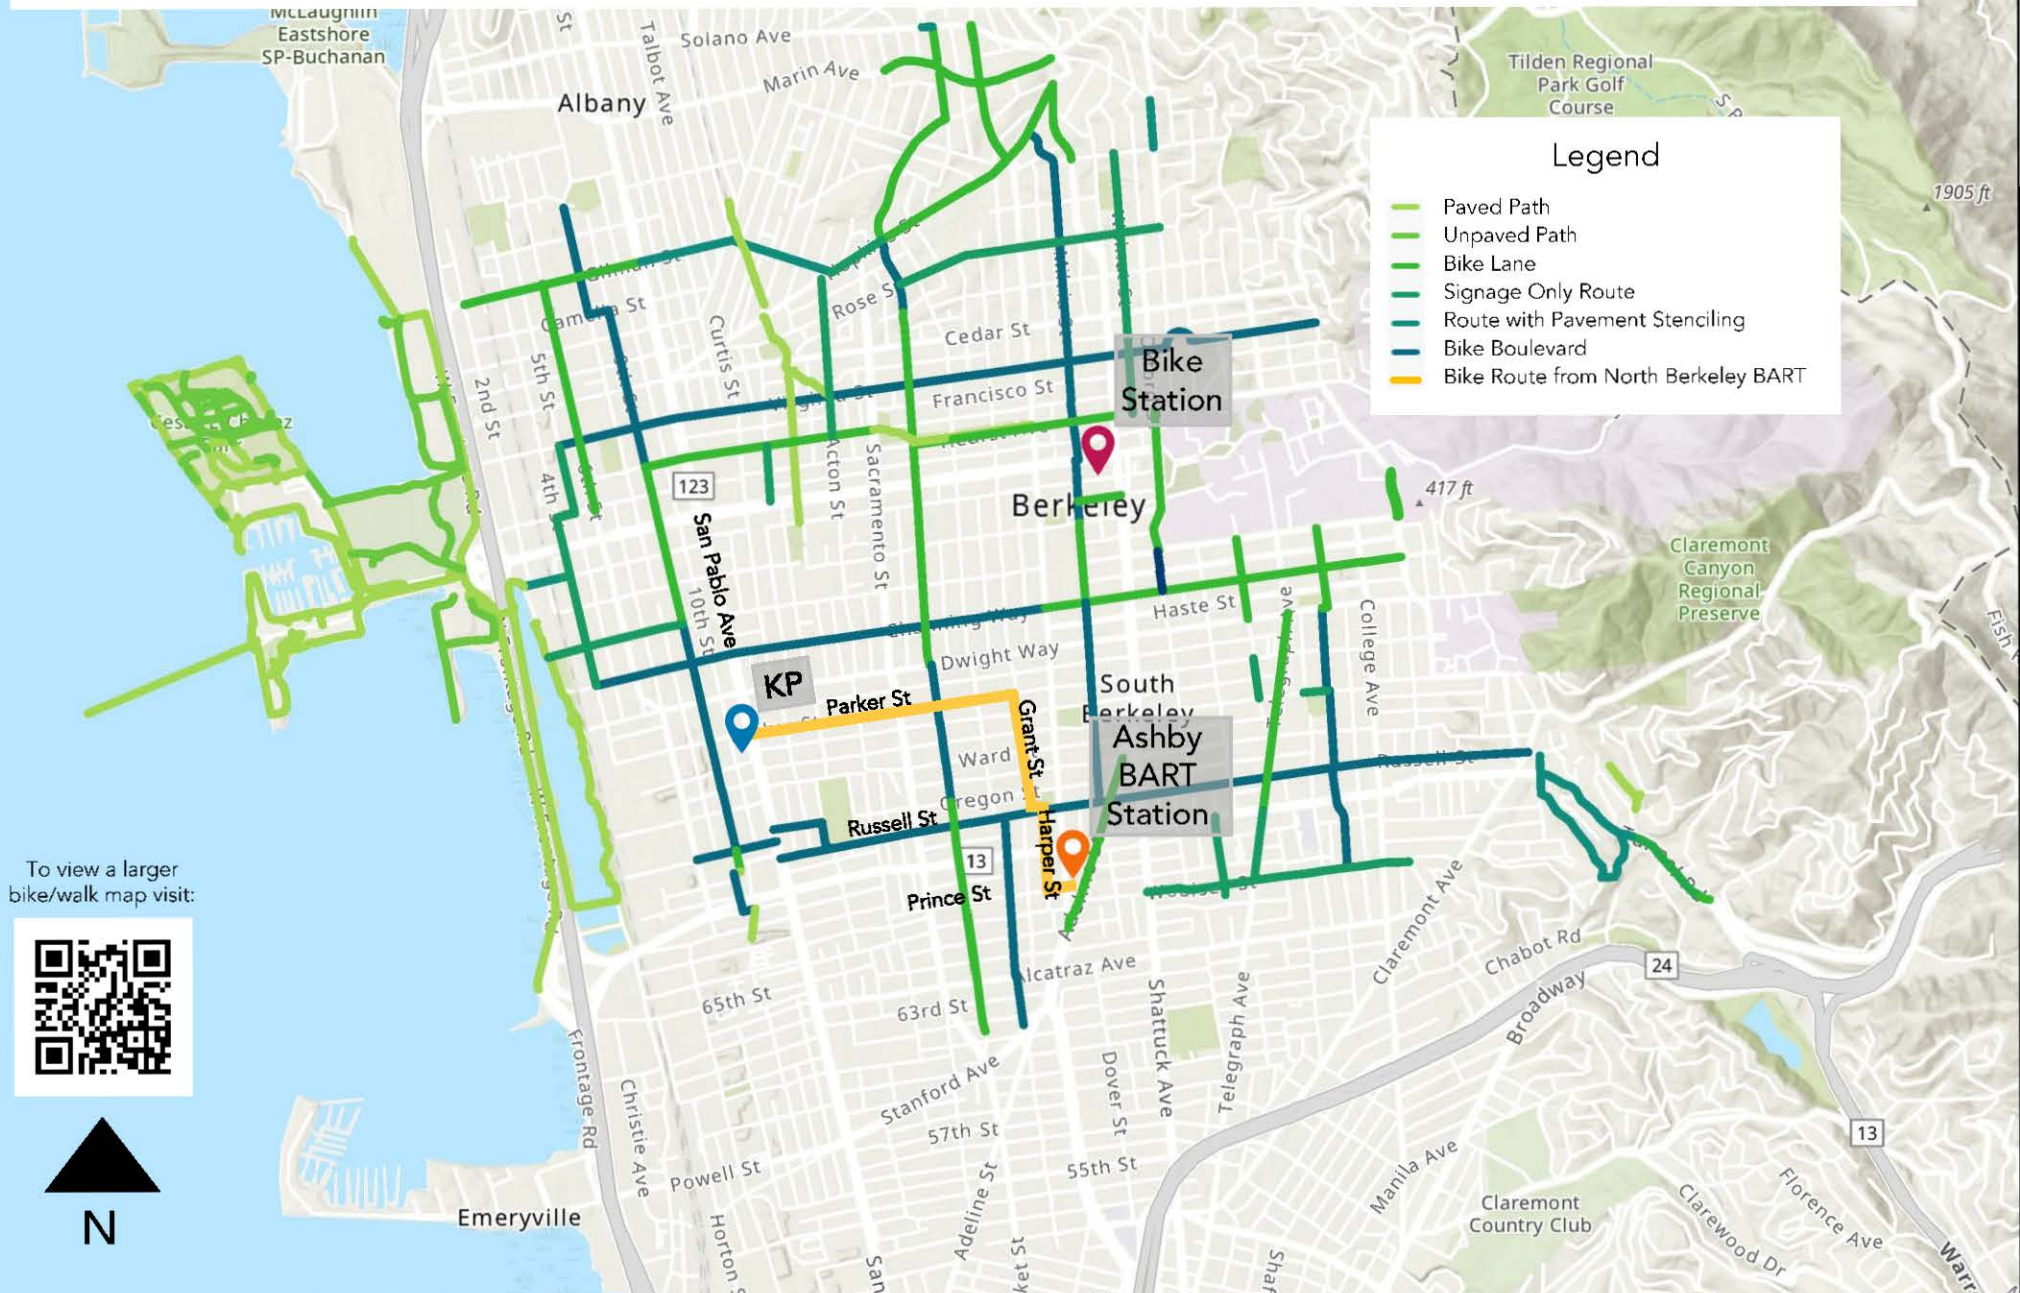

Bike Route from Ashby BART to KP Berkeley Medical Office Building

To view a larger bike/walk map visit:

Bike Route from Ashby BART to KP Berkeley Medical Office Building