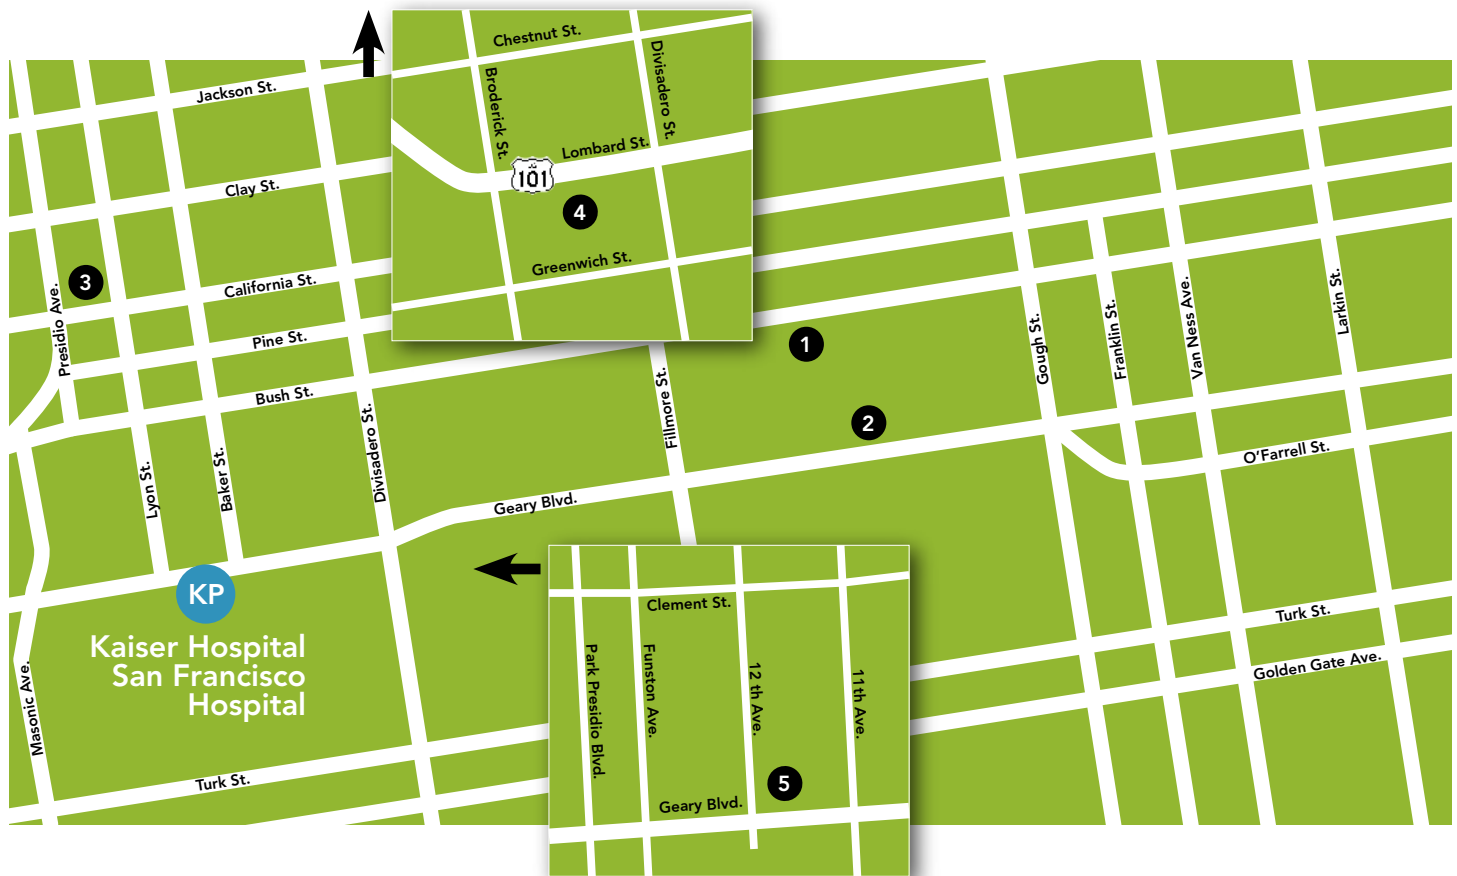

San Francisco Medical Center
 Kaiser Foundation Hospital
 2425 Geary Blvd.
 San Francisco, CA 94115
(415) 833-2000

For the day of your surgery, please go to
 Admitting in the lobby.

DRIVING DIRECTIONS TO SAN FRANCISCO MEDICAL CENTER

From 101 North:

- Exit Golden Gate Bridge/101 North
- Exit Octavia Blvd./Fell St.
- Turn left onto Fell St.
- Turn right onto Divisadero St.
- Turn left onto O'Farrell to reach the parking garage

From 80 West:

- Exit Golden Gate Bridge/101 North
- Exit Octavia Blvd./Fell St.
- Turn left onto Fell St.
- Turn right onto Divisadero St.
- Turn left onto O'Farrell to reach the parking garage

From 101 South:

- After you cross the Golden Gate Bridge, stay to the right
- Exit 19th Ave./Hwy. 1
- Proceed on Park Presidio Blvd. in the right lane
- Turn right on Anza St. and circle around the block
- Turn right on Geary Blvd.; get into middle lane
- Turn right on St. Joseph's Ave (after underpass)

Public Transportation

- MUNI: (415) 701-2311
- BART: (415) 989-2278
- KP Shuttle (415) 833-3775
 Limited rides are available to Hotel Buchanan, Hotel Kabuki, and Laurel Inn.

PLACES TO STAY

HOTEL LISTINGS